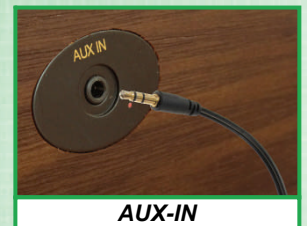

HIF-1993BT

WOODEN RETRO STYLE AM / FM RADIO WITH 33-45-78 RPM TURNTABLE, CD-MP3, CASSETTE, BLUETOOTH, USB AND AUX-IN.

ENCODING FROM TURNTABLE / CD / CASSETTE / B.TOOTH / AUX TO USB

CASSETTE

CD

USB

AUX-IN

HOME AUDIO

HIF-1993BT

WOODEN RETRO STYLE AM / FM RADIO
WITH 33-45-78 RPM TURNTABLE, CD-MP3,
CASSETTE, BLUETOOTH, USB AND AUX-IN.

CD PLAYER

Loader type	Front Drawer
Electronic Shock Protection	
Compressed audio playback	MP3
Disc support	CD-CDR-CDRW
Auto ID3 tag detection	
MP3 search by	Track
Data rate system	
Fast forward / reverse	•
Track search	•
Intro scan	
Random play	•
Repeat track / album	•
Program function	•

TUNER

Tuner type	Analog
Ranges (band)	AM / FM
RDS system / Radiotext	
Preset stations	
Stereo / Mono selector	(Stereo)
Automatic tuning	
Manual tuning	•

CASSETTE

Cassette deck	•
Cassette mechanism	Autostop
Automatic Level Control (ALC)	
One Touch Recording (OTR)	
Built-in microphone	